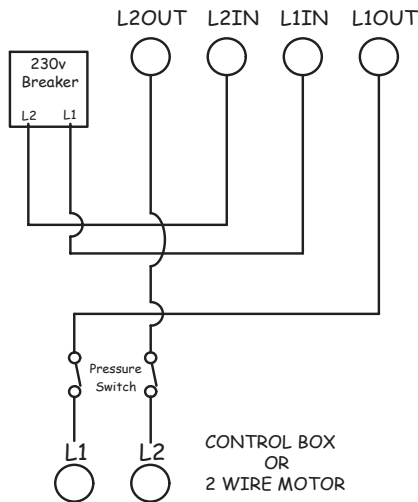

Cycle Sensor Wiring Diagrams 1PH

Wiring Diagram

240 VAC, 1 Phase Submersible Application

Model CS1PH1-2HP

Wiring Diagram

240 VAC, 1 Phase Submersible Application

Wiring Diagram

240 VAC, 1 Phase Centrifugal Application

Model CS1PH3-15HP

Wiring Diagram

240 VAC, 1 Phase Submersible Application