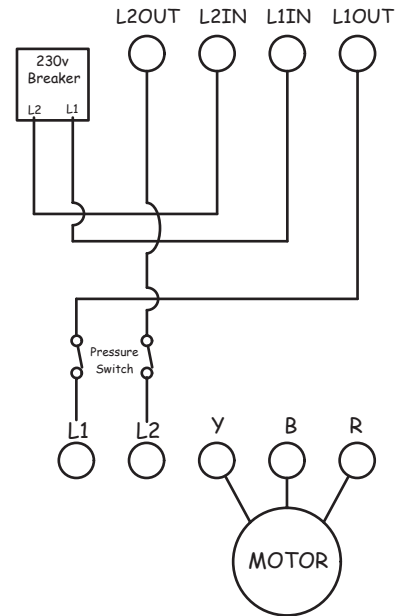

# Cycle Sensor Wiring Diagrams 1PH

## Wiring Diagram

240 VAC, 1 Phase Submersible Application

Model CS1PH1-2HP

## Wiring Diagram

240 VAC, 1 Phase Submersible Application