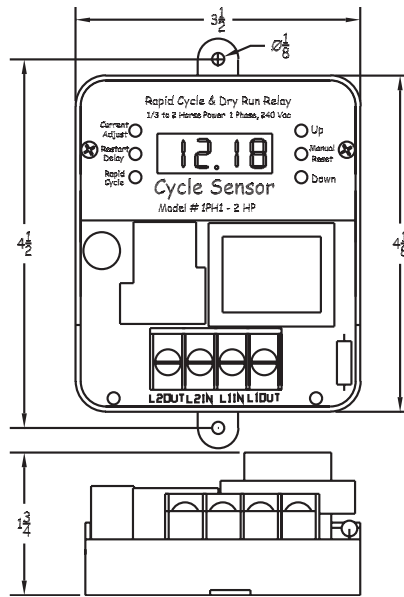

Cycle Sensor Wiring Diagrams 1PH

Wiring Diagram

240 VAC, 1 Phase Submersible Application

Model CS1PH1-2HP

Wiring Diagram

240 VAC, 1 Phase Submersible Application

Wiring Diagram

240 VAC, 1 Phase Centrifugal Application

Model CS1PH3-15HP

Wiring Diagram

240 VAC, 1 Phase Submersible Application