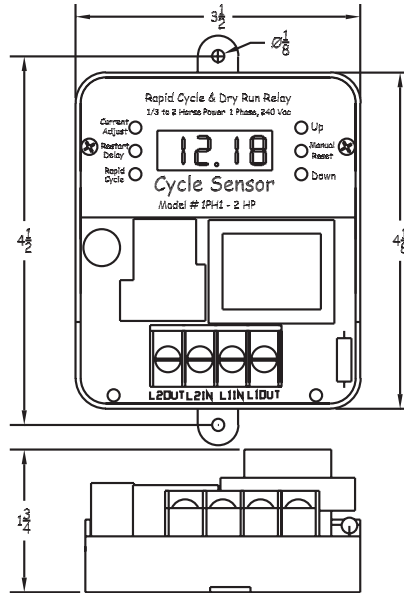

# Cycle Sensor Wiring Diagrams 1PH

## Wiring Diagram

240 VAC, 1 Phase Submersible Application

Model CS1PH1-2HP

## Wiring Diagram

240 VAC, 1 Phase Submersible Application