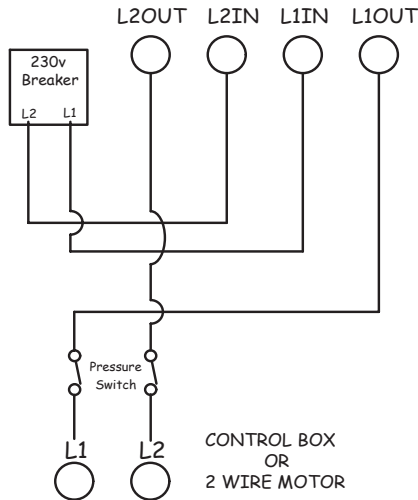

# Cycle Sensor Wiring Diagrams 1PH

## Wiring Diagram

240 VAC, 1 Phase Submersible Application

Model CS1PH1-2HP

## Wiring Diagram

240 VAC, 1 Phase Submersible Application