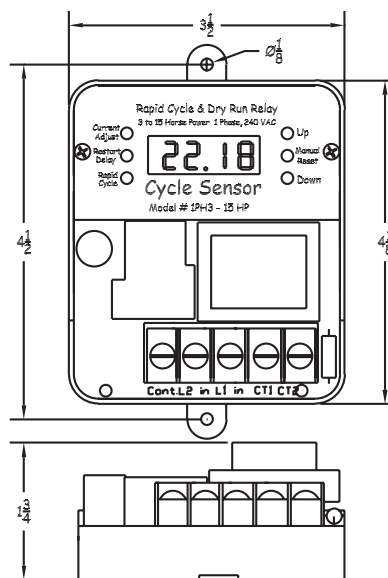

Cycle Sensor Wiring Diagrams 1PH

Wiring Diagram

240 VAC, 1 Phase Submersible Application

Model CS1PH1-2HP

Wiring Diagram

240 VAC, 1 Phase Submersible Application

Wiring Diagram

240 VAC, 1 Phase Centrifugal Application

Model CS1PH3-15HP

Wiring Diagram

240 VAC, 1 Phase Submersible Application