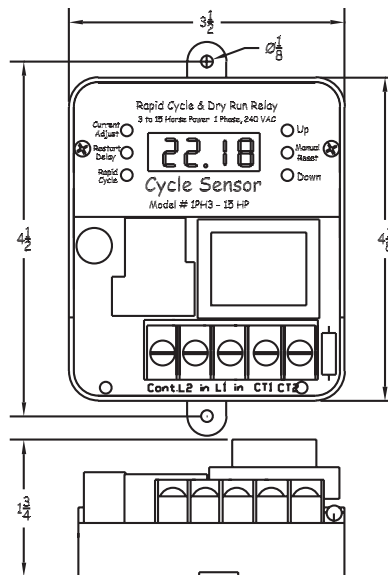

Wiring Diagram

240 VAC, 1 Phase Centrifugal Application

Model CS1PH3-15HP