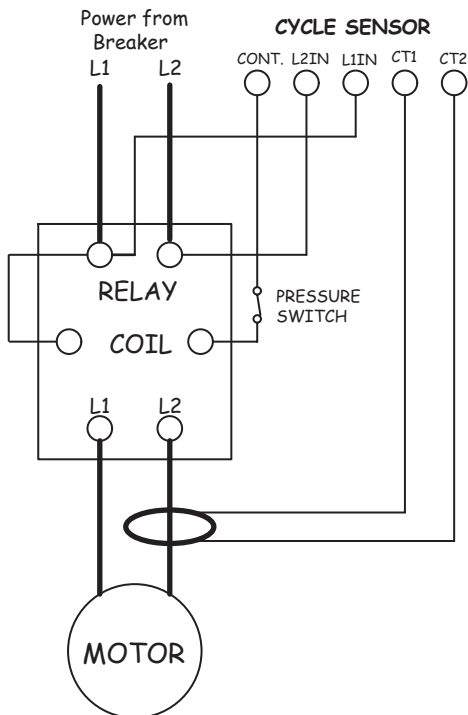

Cycle Sensor Wiring Diagrams 1PH

Wiring Diagram

240 VAC, 1 Phase Submersible Application

Model CS1PH1-2HP

Wiring Diagram

240 VAC, 1 Phase Submersible Application

Wiring Diagram

240 VAC, 1 Phase Centrifugal Application

Model CS1PH3-15HP

Wiring Diagram

240 VAC, 1 Phase Submersible Application