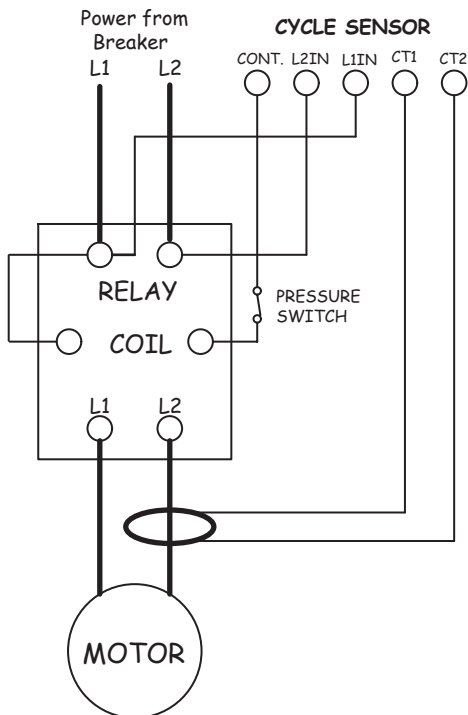

Wiring Diagram

240 VAC, 1 Phase Centrifugal Application

Model CS1PH3-15HP